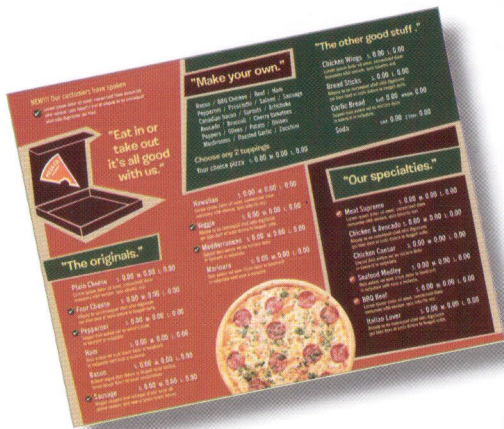

LEAFLETS & MENUS

PRICE LIST (All sizes are in mm)

A5 (210 x 148)

3000	5000	7500	10000	25000	50000	100000
€229	€299	€349	€534	€569	€789	€1249

upgrade to **150gsm** for **€5 per 1K**
 upgrade to **170gsm** for **€10 per 1K**